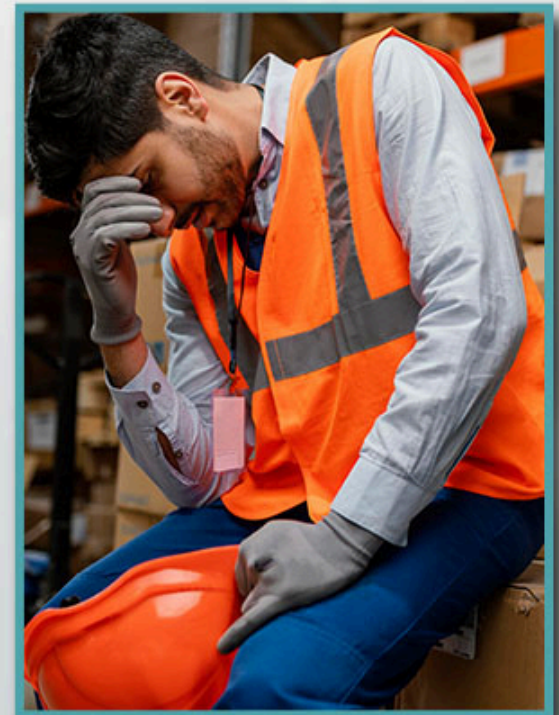

**NOT ALL** warehouse damage  
comes from **MAJOR ACCIDENTS**

**/// READ MORE →**

# REPEATED POSITIONING ADJUSTMENTS IN TIGHT SPACES CAN INCREASE

Damaged  
Rack And Goods

Handling Delays

Operator Fatigue  
Across Shifts

# SIDESHIFTER

A sideshifter allows operators to position loads accurately without repeatedly moving the forklift.

**Less Correction. More Precision.  
Smoother Warehouse Operations.**

WHEN  
**RELIABILITY IS**  
EVERYTHING...